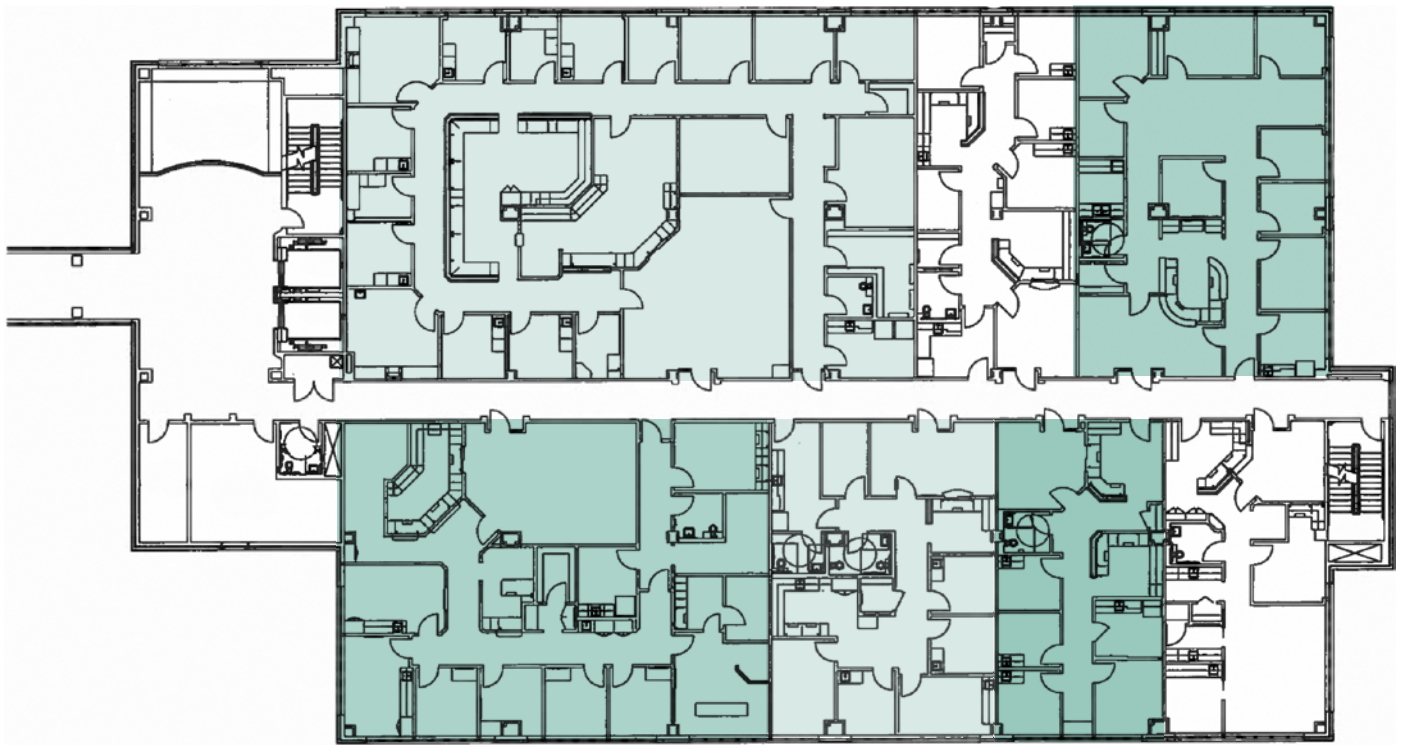

Katy MOB II

707 S Fry Rd
Katy, TX 77450
www.cbre.com/properties

2nd Floor Availabilities

Suite 250
5,206 RSF

Suite 290
2,447 RSF

Suite 255
3,579 RSF

Suite 275
1,893 RSF

Suite 285
1,398 RSF