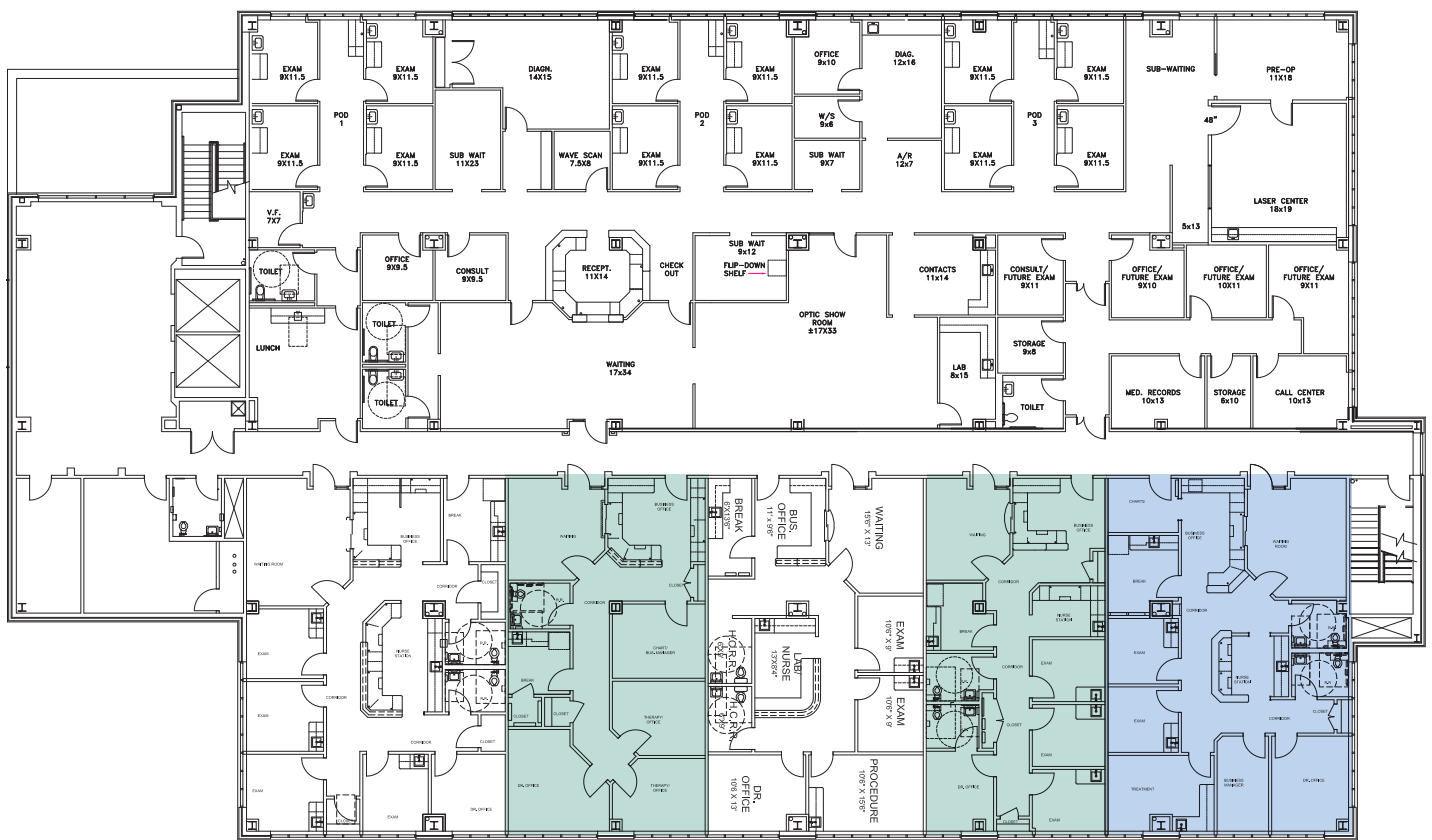

Katy MOB II

707 S Fry Rd
 Katy, TX 77450
www.cbre.com/properties

4th Floor Availabilities

CLICK 360° VIRTUAL TOUR
Suite 465
 1,488 RSF

CLICK 360° VIRTUAL TOUR
Suite 485
 1,356 RSF

Suite 495
 1,811 RSF
Spec Suite