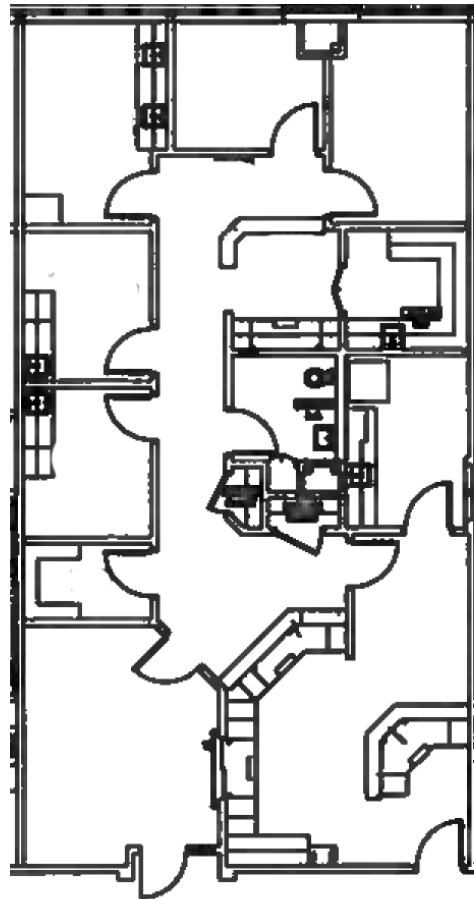

Katy MOB II

707 S Fry Rd
Katy, TX 77450
www.cbre.com/properties

Suite 360 - 1,877 RSF

Contact Us

Lane Kane
Senior Associate
+1 713 577 1681
lane.kane@cbre.com

Angela Barber
Vice President
+1 713 577 3818
angela.barber@cbre.com