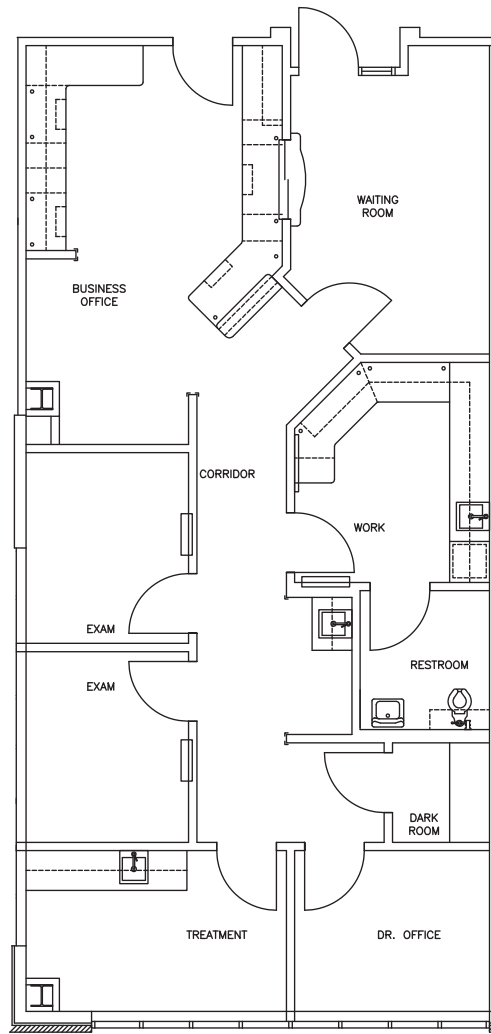

Katy MOB II

707 S Fry Rd
Katy, TX 77450
www.cbre.com/properties

Suite 355 - 1,291 RSF

Contact Us

Lane Kane
Senior Associate
+1 904 305 7633
lane.kane@cbre.com

Angela Barber
Vice President
+1 832 455 6945
angela.barber@cbre.com