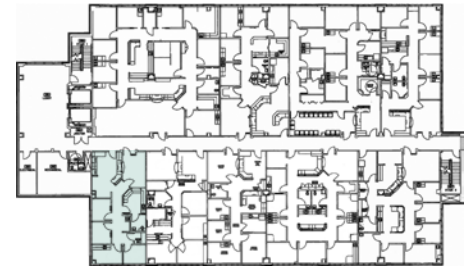

Contact Us

Lane Kane
Senior Associate
+1 904 305 7633
lane.kane@cbre.com

Angela Barber
Vice President
+1 832 455 6945
angela.barber@cbre.com

Brandy Bellow Spinks
Senior Vice President
+1 713 726 6100
brandy.spinks@cbre.com

3rd Floor