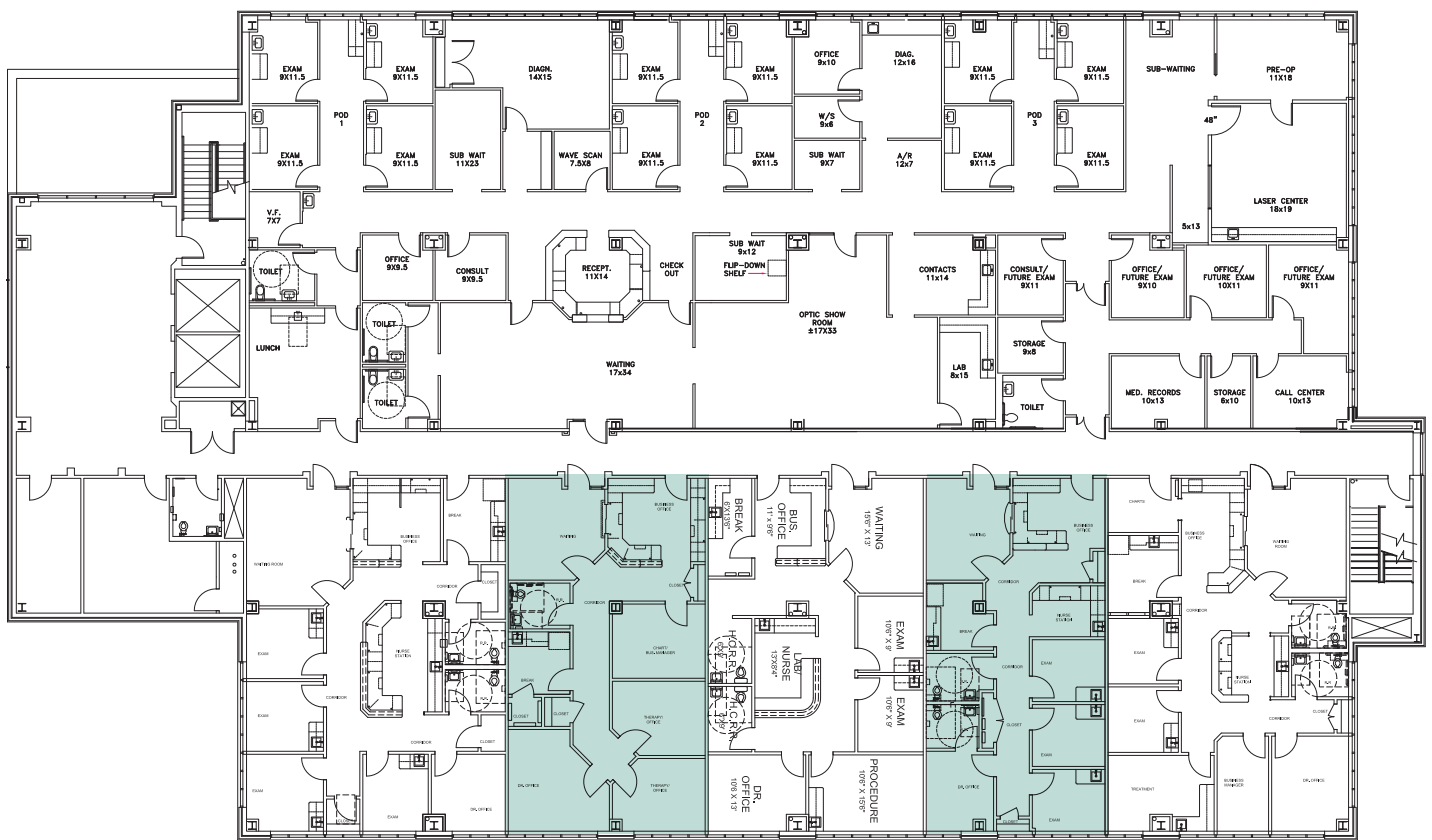

Katy MOB II

707 S Fry Rd
Katy, TX 77450
www.cbre.com/properties

4th Floor Availabilities

Suite 465
1,488 RSF

Suite 485
1,356 RSF

Contact Us

Angela Barber
Vice President
+1 832 455 6945
angela.barber@cbre.com