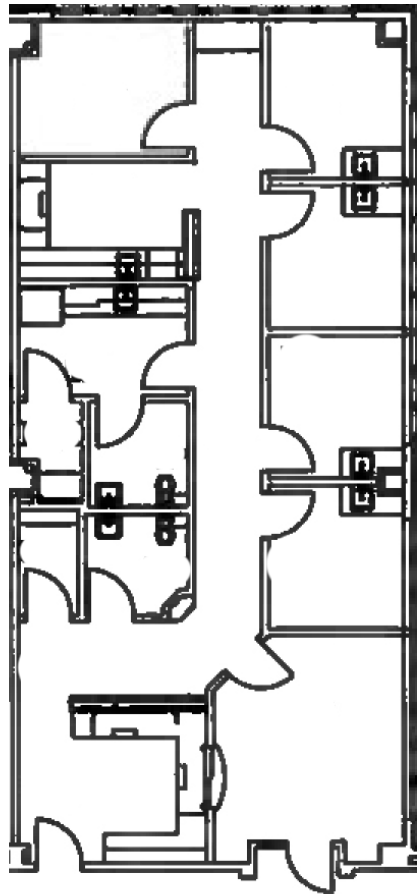

Katy MOB II

707 S Fry Rd
Katy, TX 77450
www.cbre.com/properties

Suite 394 - 1,657 RSF

Contact Us

Lane Kane
Senior Associate
+1 713 577 1681
lane.kane@cbre.com

Angela Barber
Vice President
+1 713 577 3818
angela.barber@cbre.com