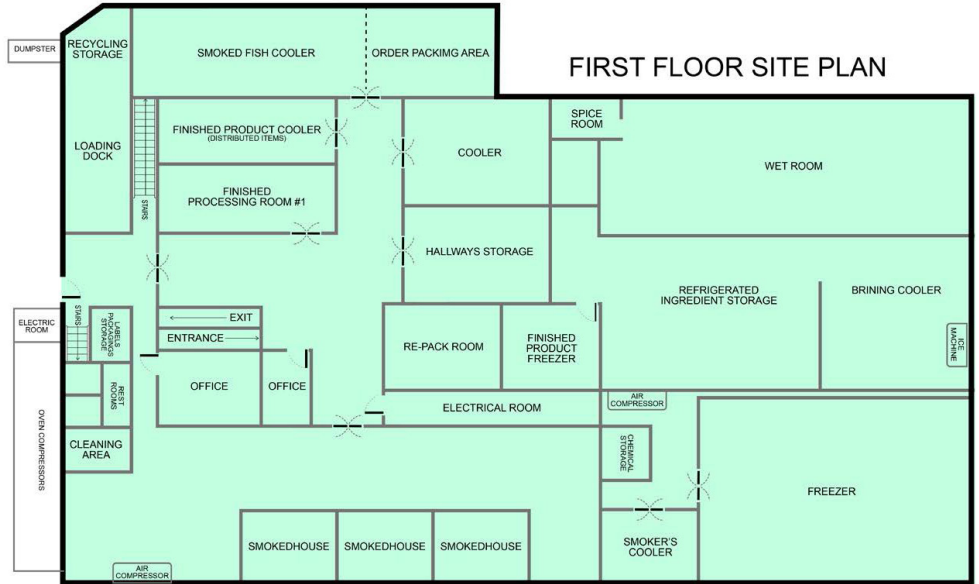

27,778 SF | FOR LEASE

1400 SW 1st Court, Pompano Beach, FL 33069

PHOTOS

FLOOR PLANS

© 2023 CBRE, Inc. All rights reserved. This information has been obtained from sources believed reliable, but has not been verified for accuracy or completeness. You should conduct a careful, independent investigation of the property and verify all information. Any reliance on this information is solely at your own risk. CBRE and the CBRE logo are service marks of CBRE, Inc. All other marks displayed on this document are the property of their respective owners, and the use of such logos does not imply any affiliation with or endorsement of CBRE. Photos herein are the property of their respective owners. Use of these images without the express written consent of the owner is prohibited.