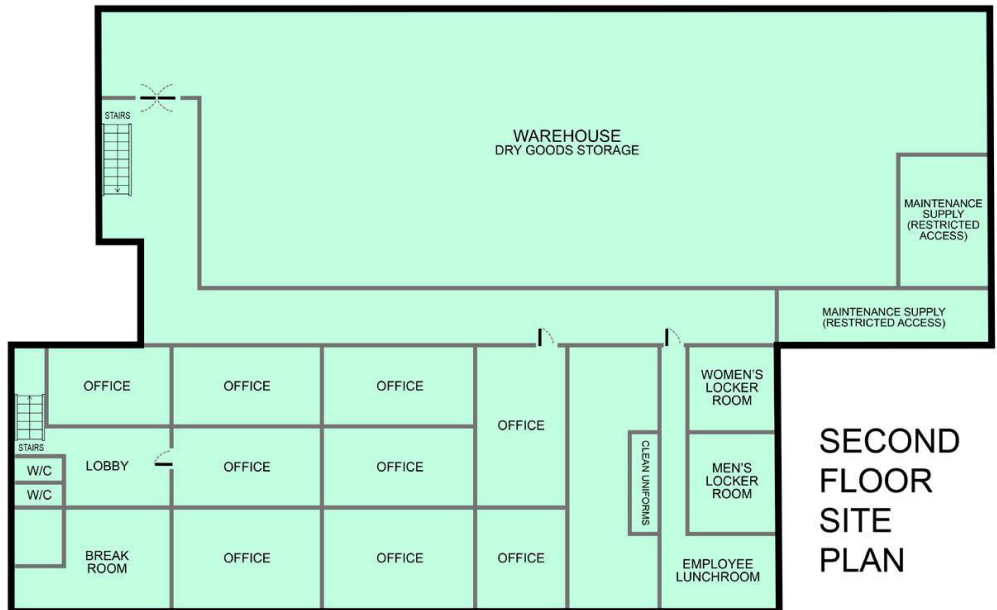

27,778 SF | FOR LEASE

1400 SW 1st Court, Pompano Beach, FL 33069

PHOTOS

FLOOR PLANS

© 2023 CBRE, Inc. All rights reserved. This information has been obtained from sources believed reliable, but has not been verified for accuracy or completeness. You should conduct a careful, independent investigation of the property and verify all information. Any reliance on this information is solely at your own risk. CBRE and the CBRE logo are service marks of CBRE, Inc. All other marks displayed on this document are the property of their respective owners, and the use of such logos does not imply any affiliation with or endorsement of CBRE. Photos herein are the property of their respective owners. Use of these images without the express written consent of the owner is prohibited.