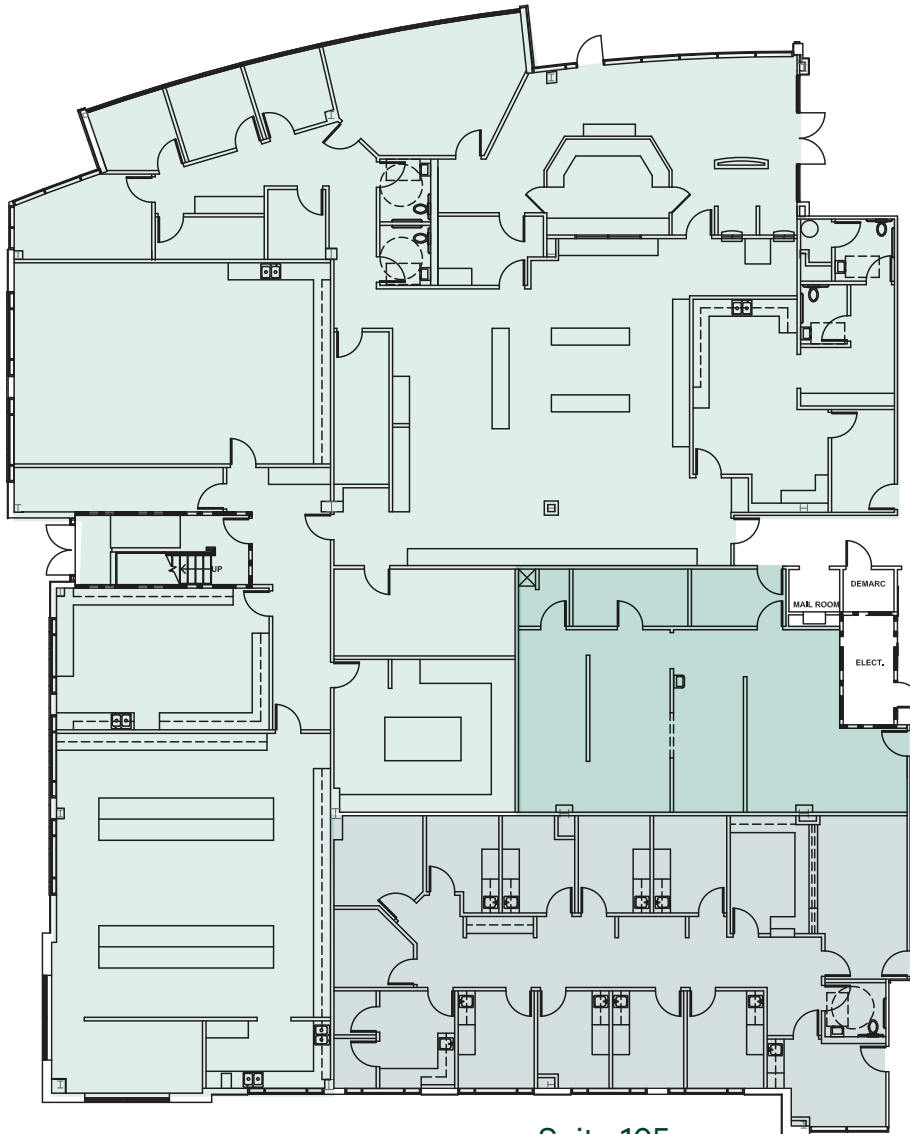

# Pinnacle Professional

129 Vision Park Blvd  
The Woodlands, TX 77384  
[www.cbre.com/properties](http://www.cbre.com/properties)

Suite 100/103/105 - 12,918 RSF

Suite 100  
8,697 RSF

Suite 103  
1,735 RSF

Suite 105  
2,486 RSF