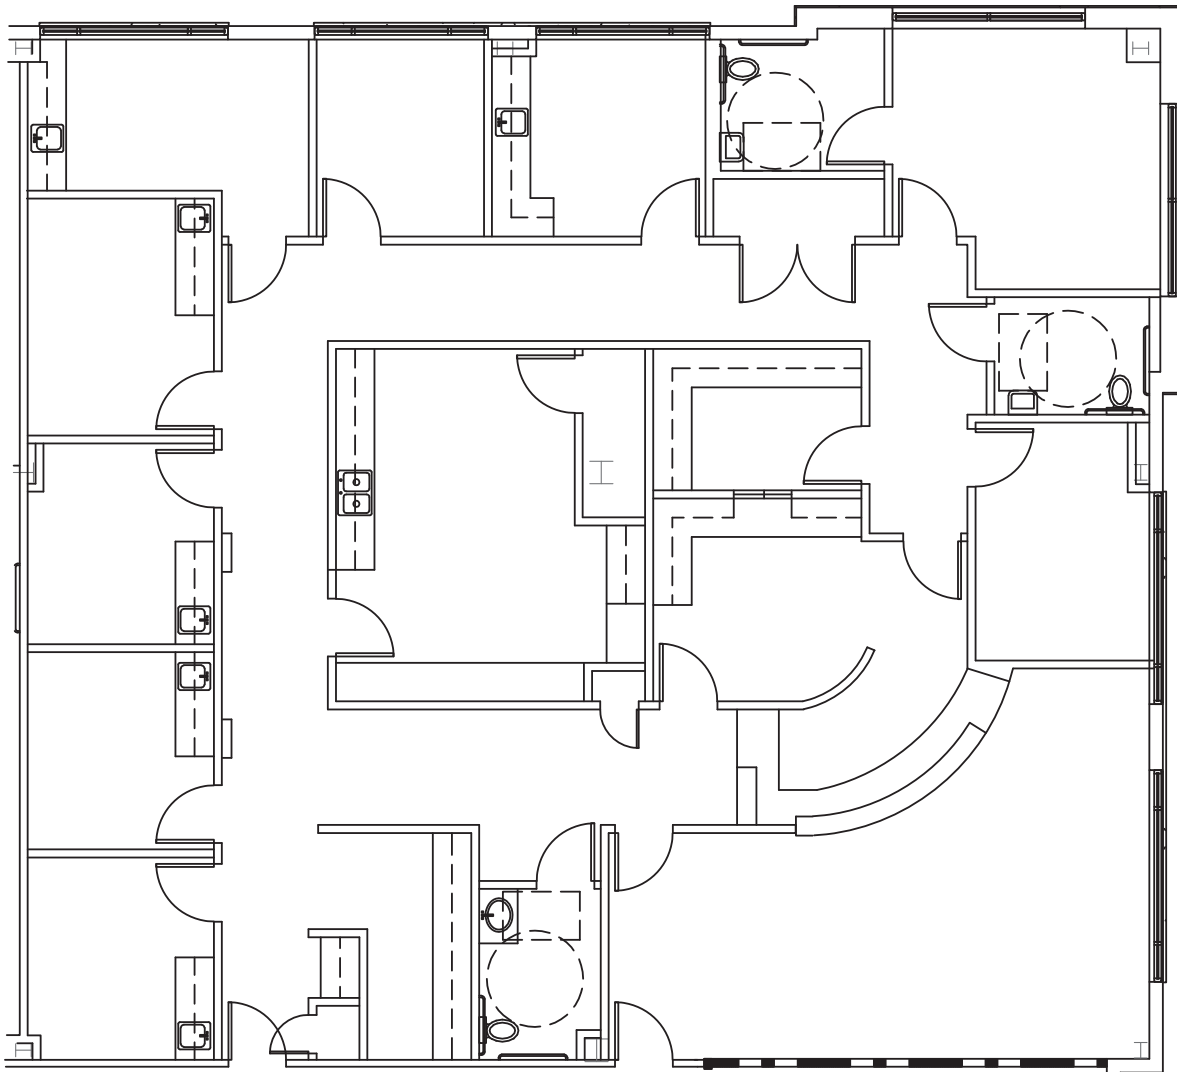

# Pinnacle Professional

129 Vision Park Blvd  
The Woodlands, TX 77384  
[www.cbre.com/properties](http://www.cbre.com/properties)

Suite 310 - 3,499 RSF

Available 8/1/2027