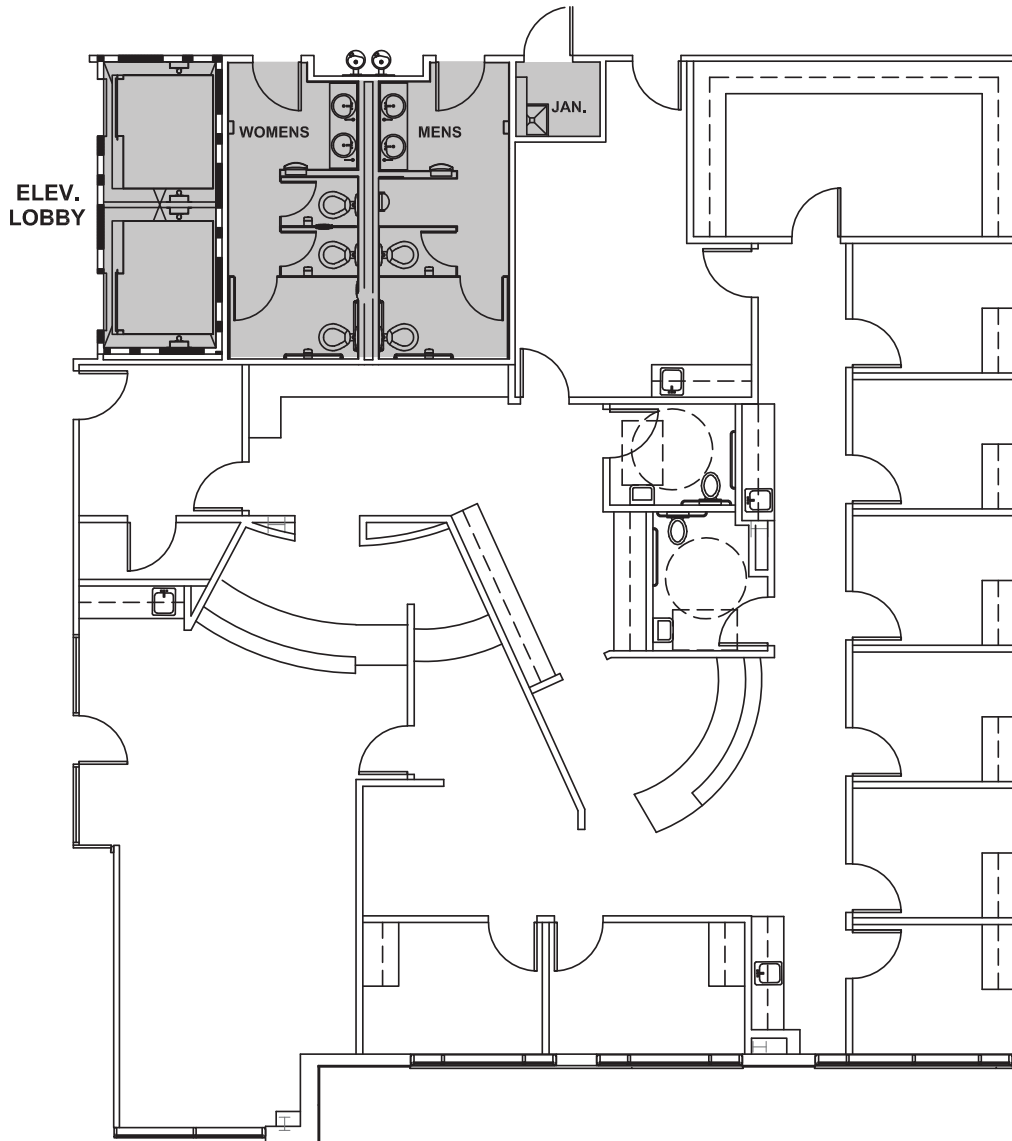

# Pinnacle Professional

129 Vision Park Blvd  
The Woodlands, TX 77384  
[www.cbre.com/properties](http://www.cbre.com/properties)

Suite 109 - 3,395 RSF