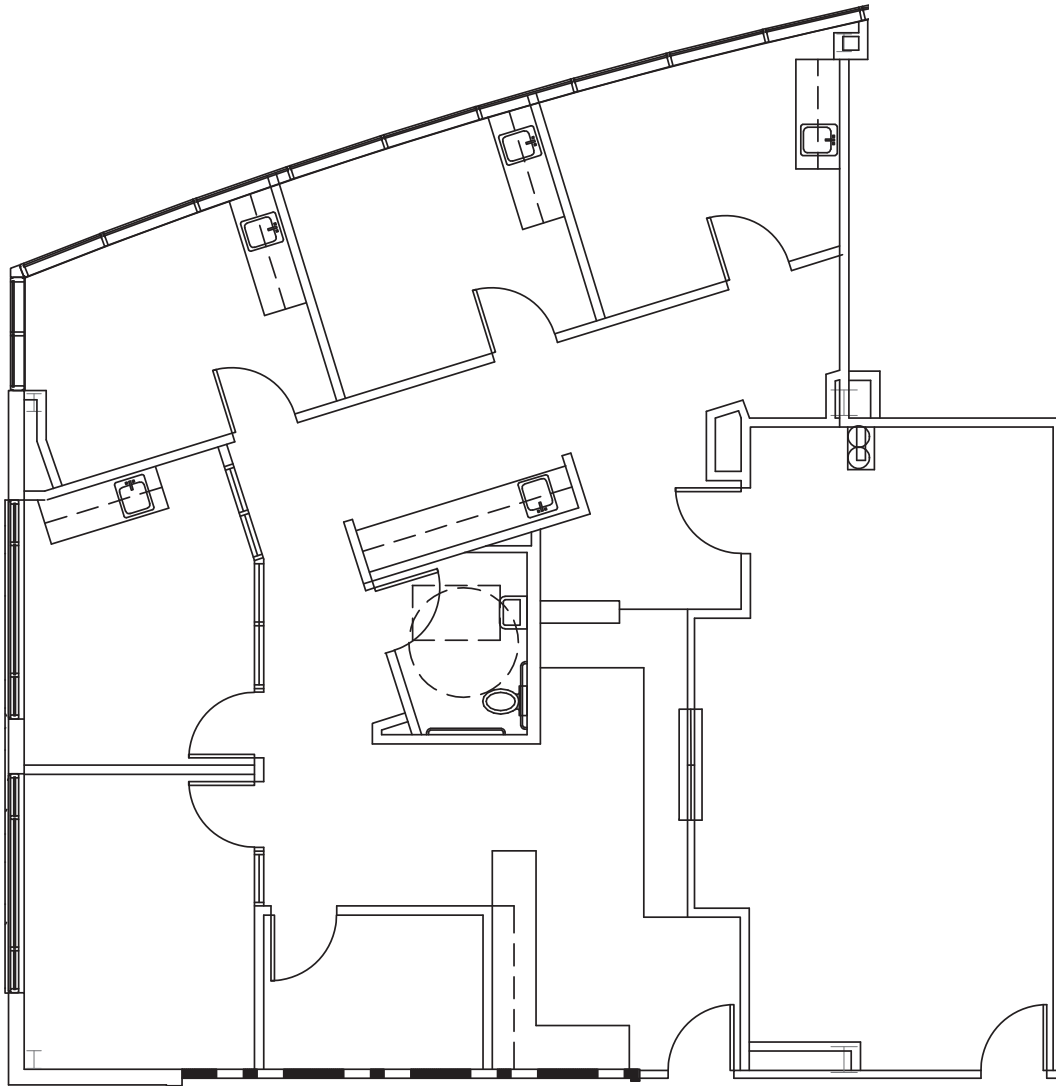

Pinnacle Professional

129 Vision Park Blvd
The Woodlands, TX 77384
www.cbre.com/properties

Suite 300 - 2,119 RSF

Contact Us

Brandy Bellow Spinks
Executive Vice President
+1 713 726 6100
brandy.bellow@cbre.com