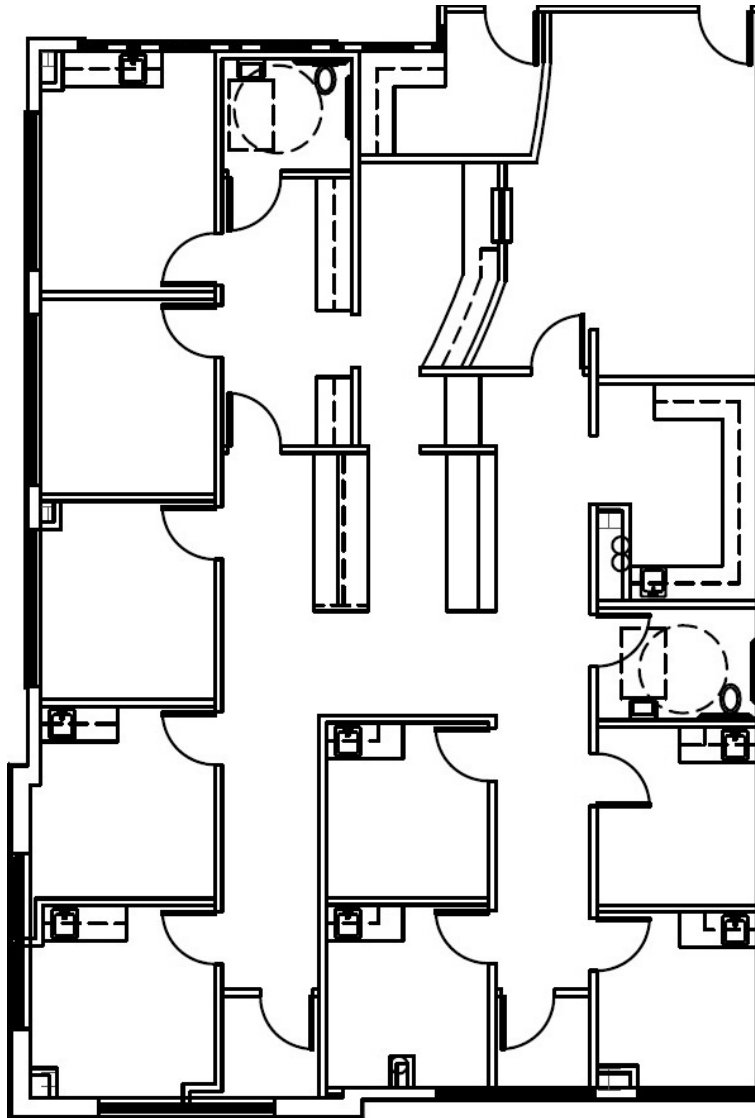

Pinnacle Professional

129 Vision Park Blvd
The Woodlands, TX 77384
www.cbre.com/properties

Suite 301 - 2,800 RSF

Available 6/1/2027

Contact Us

Brandy Bellow Spinks
Executive Vice President
+1 713 726 6100
brandy.bellow@cbre.com