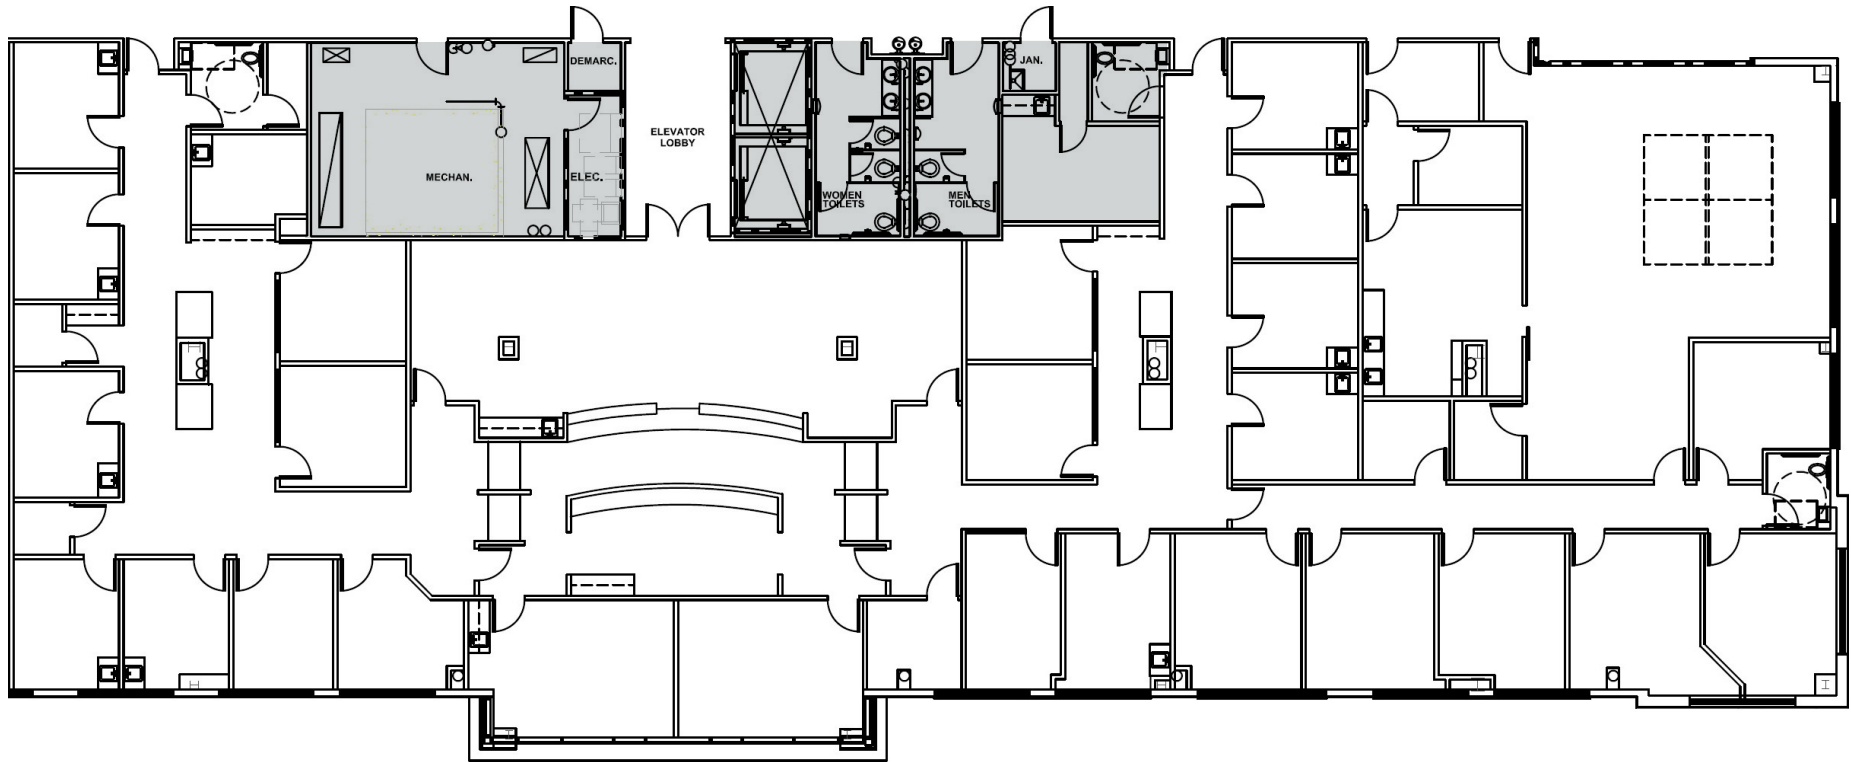

# Pinnacle Professional

129 Vision Park Blvd  
The Woodlands, TX 77384  
[www.cbre.com/properties](http://www.cbre.com/properties)

Suite 307 - 10,579 RSF

Available 4/1/2027