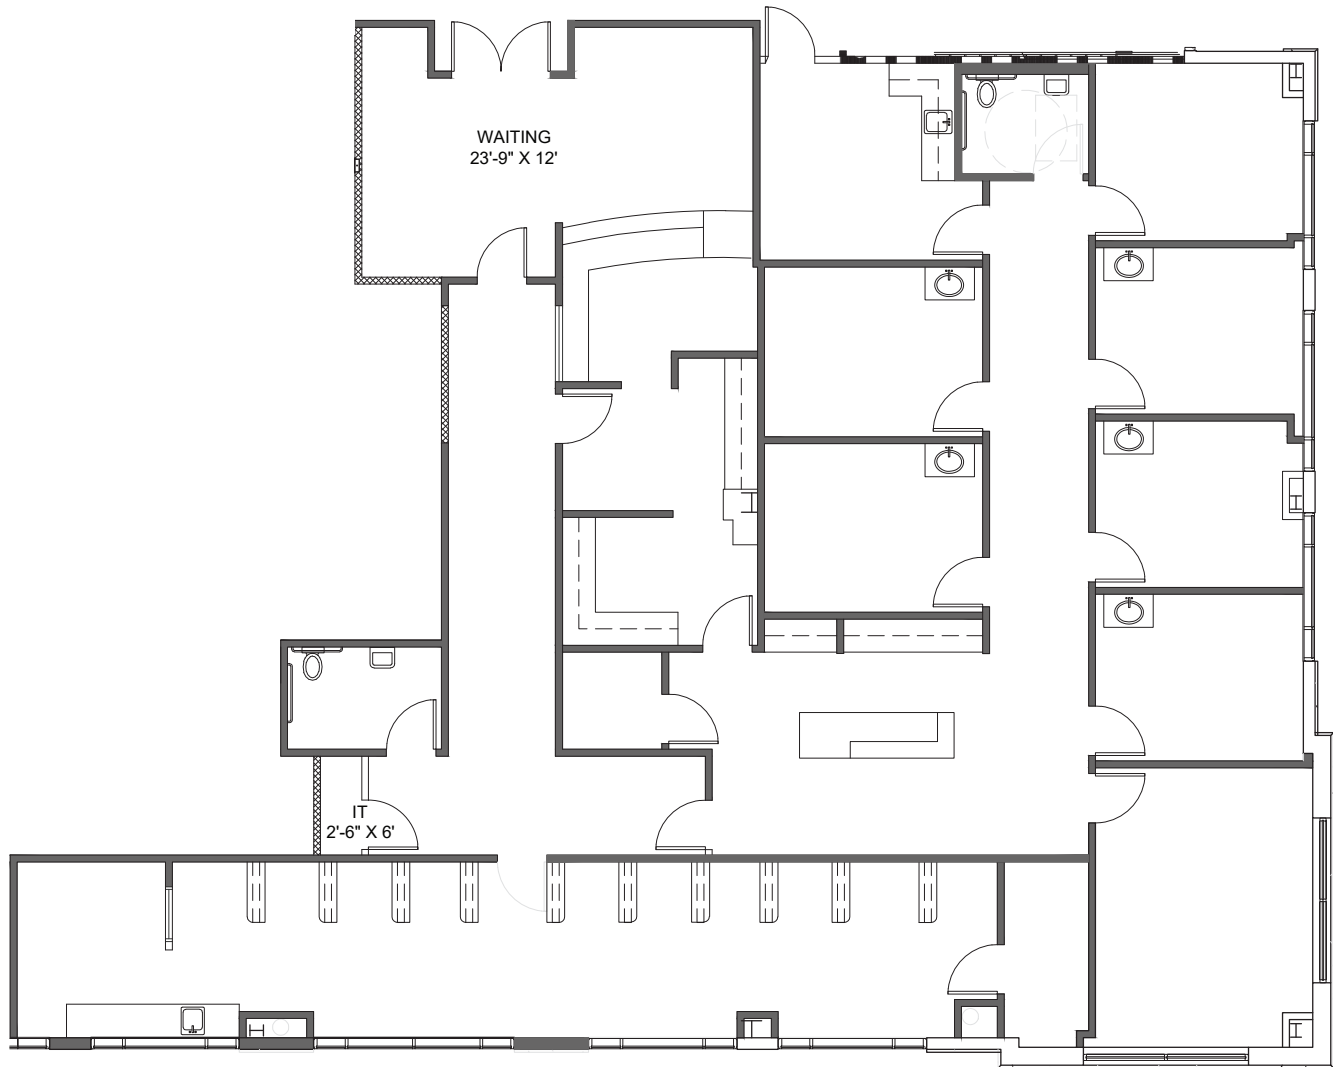

Pinnacle Professional

129 Vision Park Blvd
The Woodlands, TX 77384
www.cbre.com/properties

Suite 211A- 4,061 RSF

Available 5/1/2027

Contact Us

Brandy Bellow Spinks

Executive Vice President
+1 713 726 6100
brandy.bellow@cbre.com