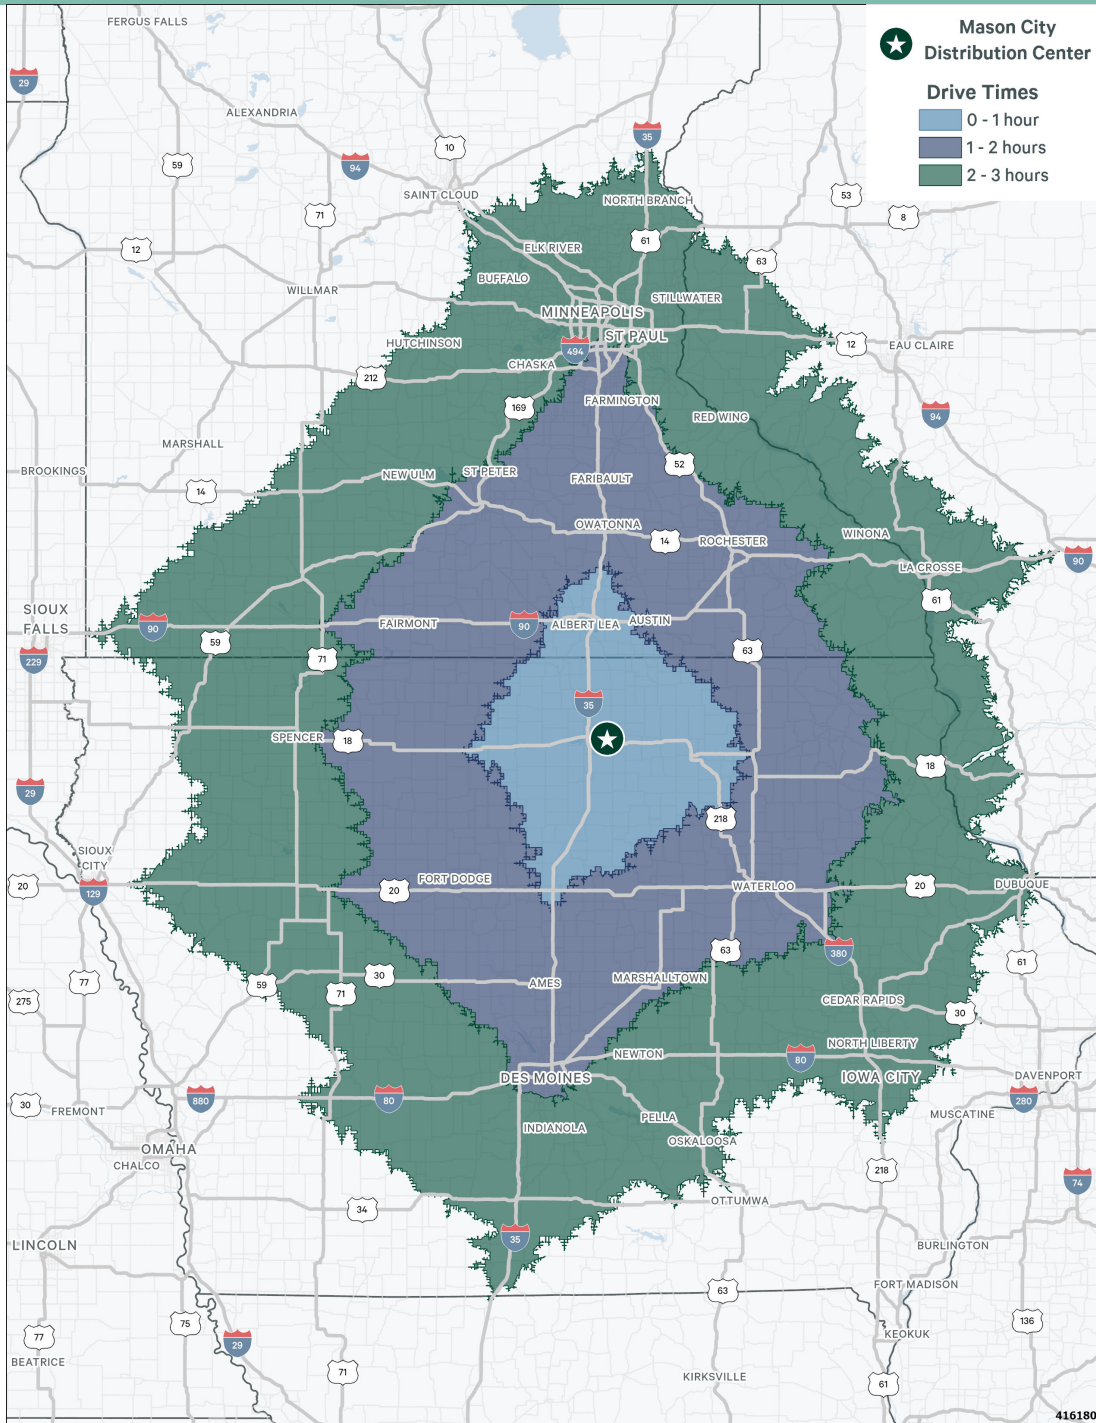

Mason City Distribution Center

153,600 SF Available

2400 19th Street SW,
Mason City, Iowa 50401

Contact Us

**SANDY
BARIN**

+1 952 924 4816

sandy.barin@cbre.com

Overview

High bulk warehouse located 12 miles south of the Minnesota border. Easy access to I-35. Conveyor sortation in place. Ample parking available.

Land

+ 18.95 Acres

Lease Rates

+ \$5.00 PSF

Loading

+ 16 Docks, 1 Drive-in

Clear Height

+ 24'

Available SF

+ 153,600 SF Total

+ 150,720 SF Warehouse

+ 2,880 SF Office

Mason City Distribution Center
2400 19th St SW | Mason City, IA 50401

Available

Along Fox River

Mason City Distribution Center
2400 19th St SW | Mason City, IA 50401

Available

18.95 Acres Available

Contact Us

**SANDY
BARIN**

+1952 924 4816

sandy.barin@cbre.com