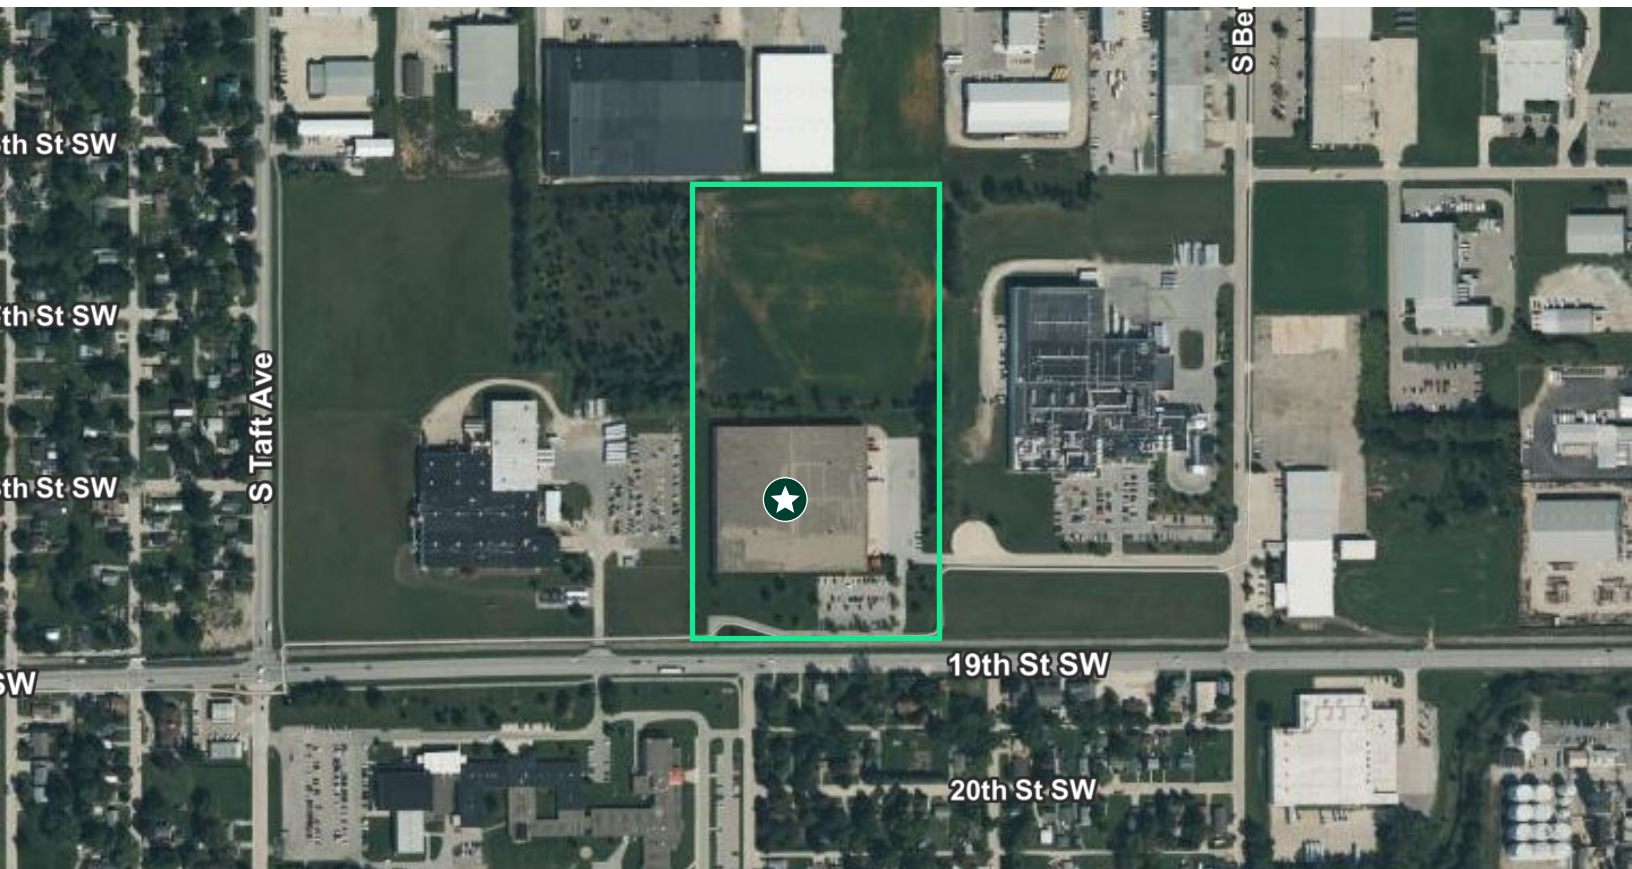

Mason City Distribution Center
2400 19th St SW | Mason City, IA 50401

Available