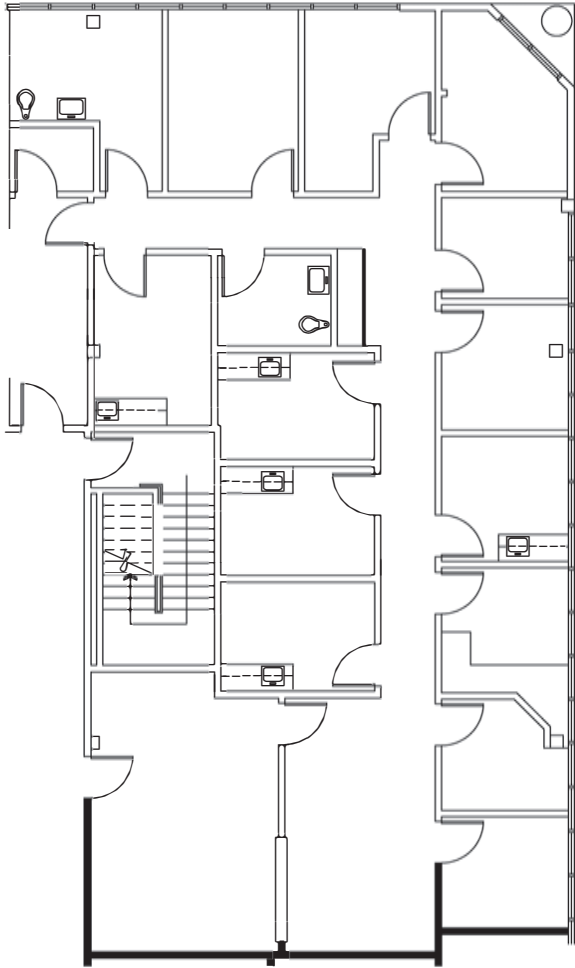

AVAILABLE SPACE / FLOOR PLANS

Suite 360

360 2,651 SF \$3.35 FSG