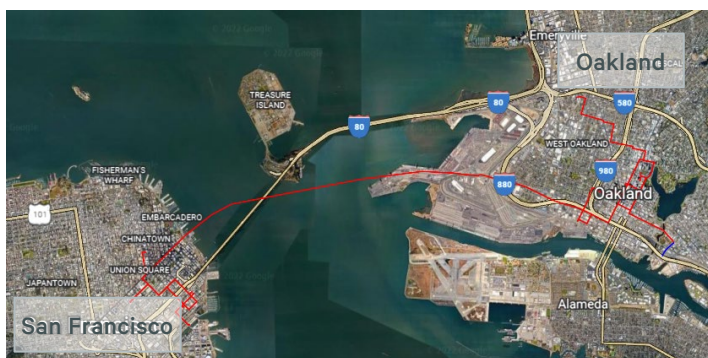

# Metro Fiber | Northern California

## DOWNTOWN SAN JOSE & CROSSING FROM SAN FRANCISCO – OAKLAND

San Francisco metro fiber available for lease, with combination of terrestrial underground cable and submarine cable to cross the San Francisco Bay to Oakland. The route traverses into Downtown San Jose, crossing the East 10<sup>th</sup> Street Bridge near Laney College. Additional fiber route available for lease in Downtown San Jose and North San Jose. Nearly entirely underground and high counts available. Contact for specific segment pricing, detail and availability.

#### Location

- San Francisco: *South Park, Union Square, San Francisco Bay Crossing*
- Oakland: *Downtown Oakland, Civic Center*
- San Jose: *Downtown, North San Jose*