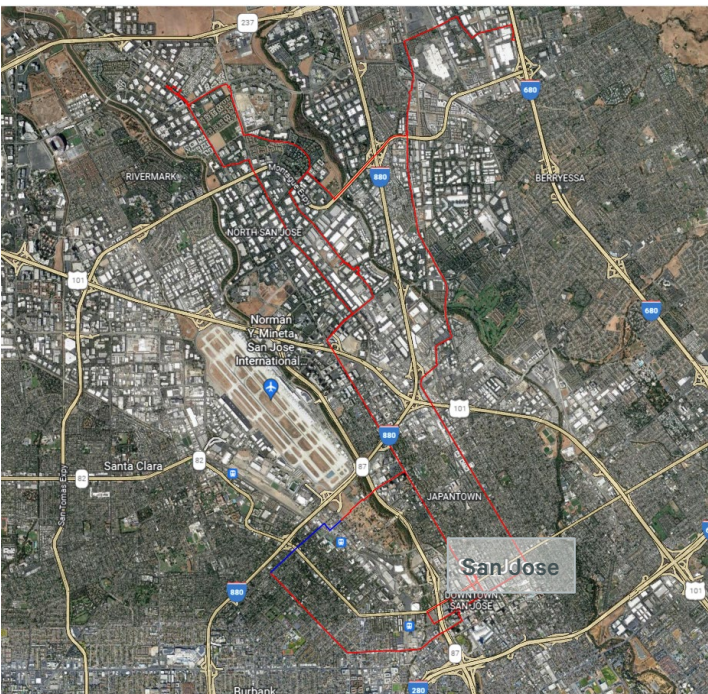

# Metro Fiber | Northern California

## DOWNTOWN SAN JOSE & CROSSING FROM SAN FRANCISCO – OAKLAND

San Francisco metro fiber available for lease, with combination of terrestrial underground cable and submarine cable to cross the San Francisco Bay to Oakland. The route traverses into Downtown San Jose, crossing the East 10<sup>th</sup> Street Bridge near Laney College. Additional fiber route available for lease in Downtown San Jose and North San Jose. Nearly entirely underground and high counts available. Contact for specific segment pricing, detail and availability.

#### Location

- San Francisco: *South Park, Union Square, San Francisco Bay Crossing*
- Oakland: *Downtown Oakland, Civic Center*
- San Jose: *Downtown, North San Jose*

#### Length

- 108 miles
- 98% underground / 2% aerial