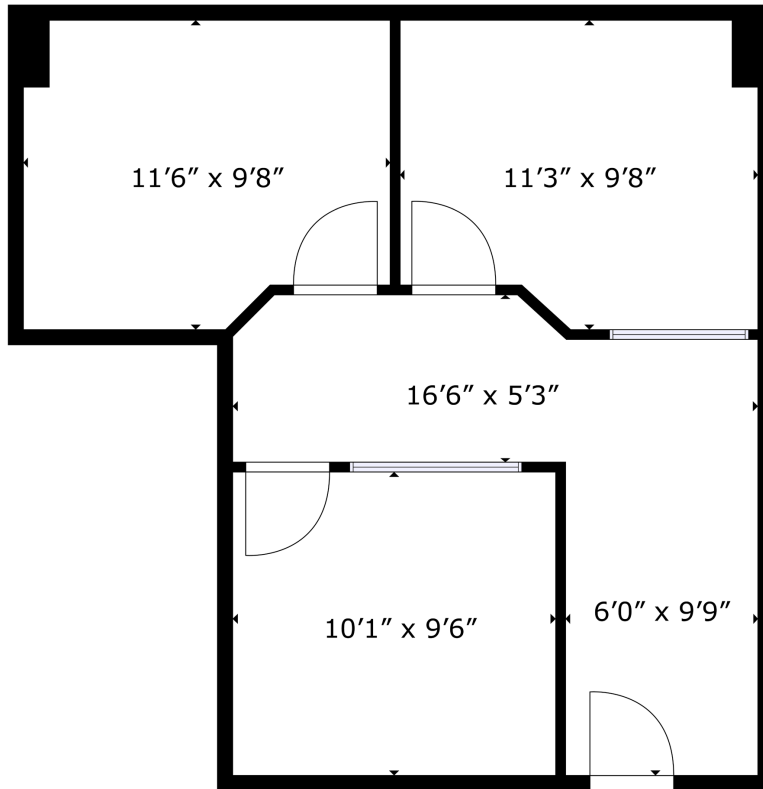

Floor Plan | Suite 416

± 619 SF

Contact

Christopher Dubberly

First Vice President

+1 954 331 1777

christopher.dubberly@cbre.com